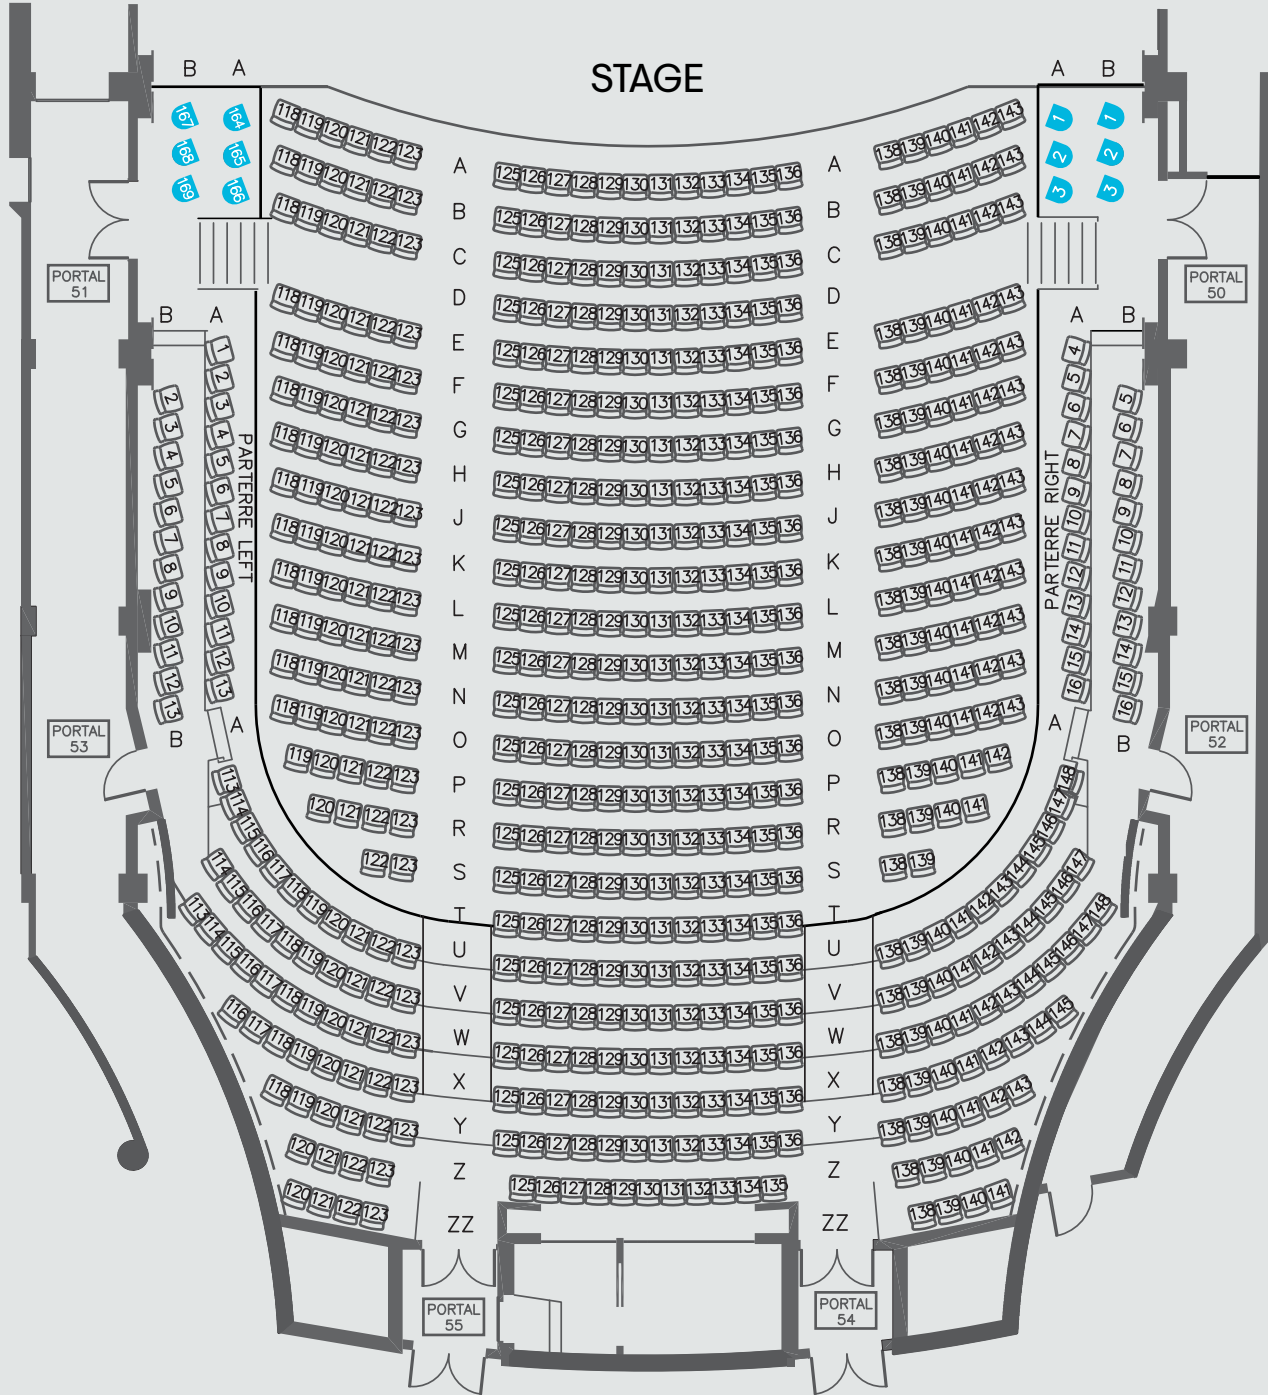

GEORGE WESTON RECITAL HALL

1,036
SEATS

ORCHESTRA LEVEL

GEORGE WESTON RECITAL HALL

1,036
SEATS